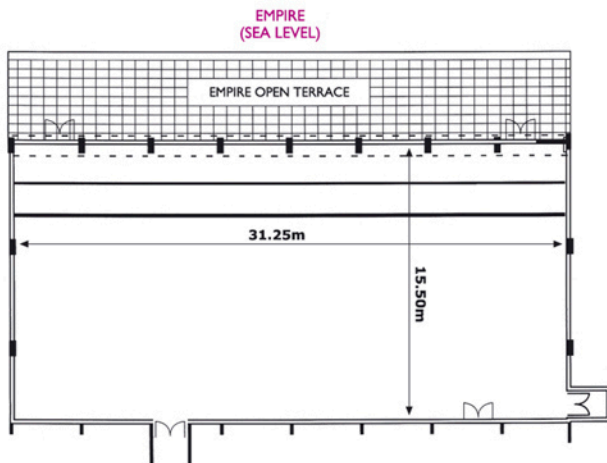

LOUIS IMPERIAL BEACH**** PAFOS

TECHNICAL FACILITIES (240v)

- Overhead projector
- Roving microphones
- 16 mm film projector
- Slide projector carousel
- Television
- Video player VHS format
- Screens
- DVD player
- Lectern with microphone
- Amplifiers
- Flip charts
- Blackboard
- Raised platforms

CONFERENCE FACILITIES

name	sq. metres	height (metres)	partitions	lighting	staging	theatre style	classroom style	u-shape	cocktail	banquet
Empire	484	5	no	day/elec	temp.	650	430	80	550	450

tel: +357 26965415 • fax: +357 26964293 • e-mail: imperial.cy@louishotels.com